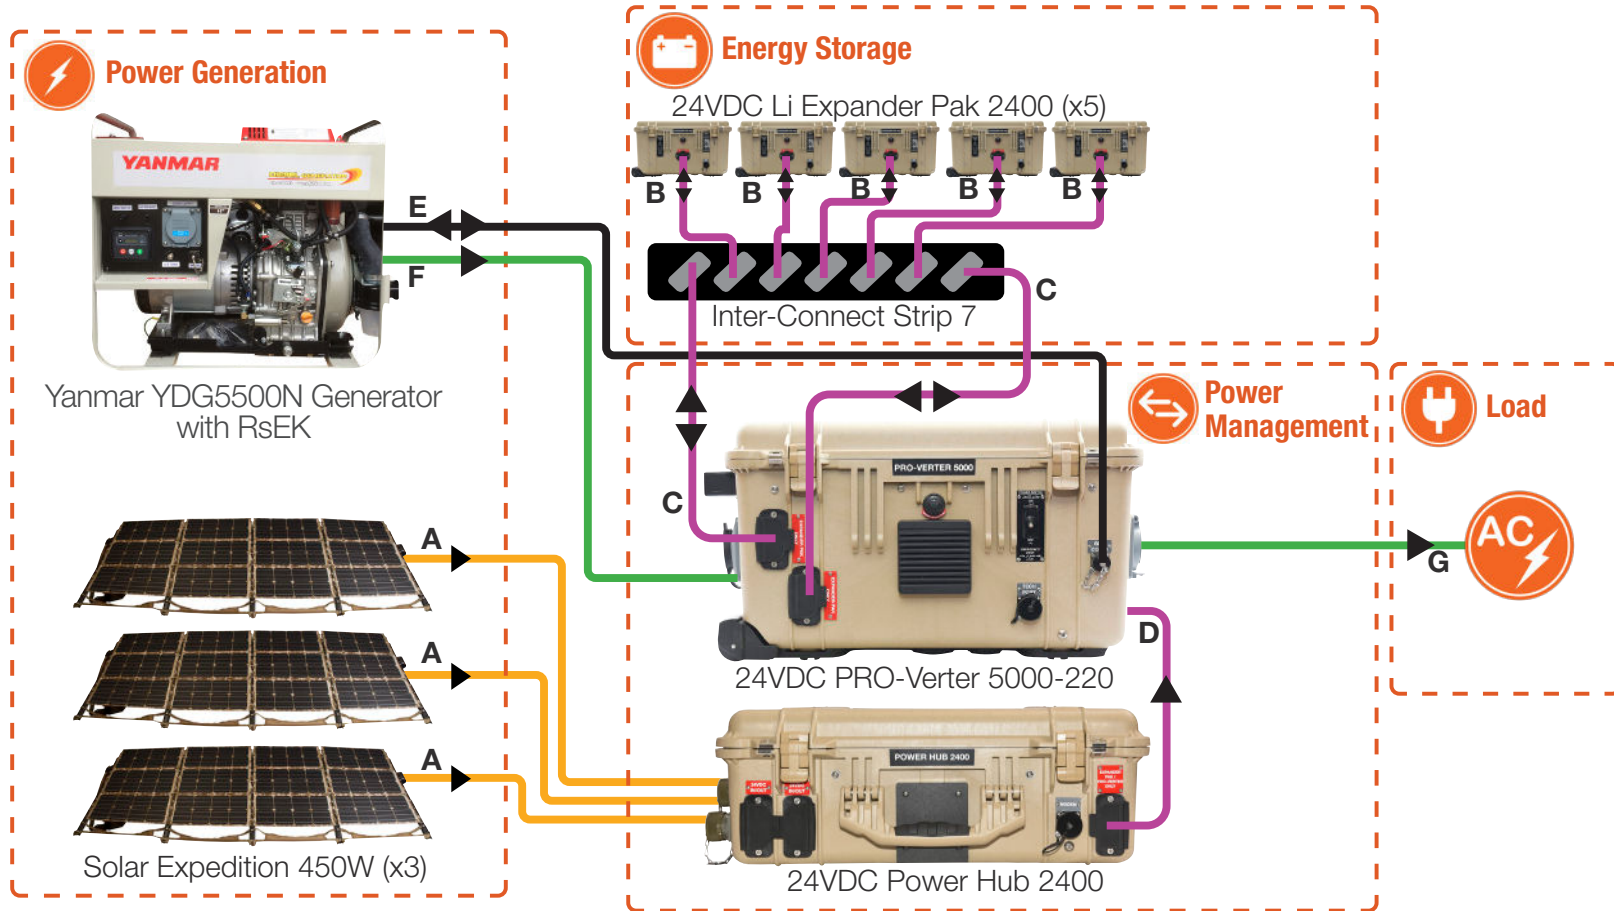

# L0 System Connection Diagram and Inventory

Cable	Item #	Name	QTY
N/A	20-0104022	24VDC PRO-Verter 5000-220 AGS BFF1	1
N/A	20-0702602	PRO-Verter RMK (LAN)	1
N/A	20-0302204	24VDC POWER HUB 2400	1
N/A	21-0202303	24VDC Li Expander Pak 2400	5
N/A	19-0401001	Yanmar YDG5500N Generator with RsEK	1
N/A	01-1000055	Aux Fuel Tank (35 Gal)	1
N/A	11-1000020	SOLAR EXPEDITION 450W	3
N/A	14-1000027	L0 CABLE TRANSPORT CASE	1
N/A	13-1000160	24VDC INTERCONNECT STRIP 7	1
A	16-0800102	24VDC PAM Solar Leash 30'	3
B	13-0000032	24VDC 5' INTERCONNECT CABLE (2AWG)	5
C	13-0000047	24VDC 10' INTERCONNECT CABLE (2AWG)	2
D	13-1000246	24VDC 20FT PRO-VERTER TO POWER HUB INTERCONNECT CABLE (2AWG)	1
E	13-1000155	15' GENERATOR COMMS CABLE	1
F	13-1000248	AC POWER CABLE, 15FT 230V 50Hz HBL2621SW TO HBL2623SW (INPUT) Blue	1
G	13-1000248	AC POWER CABLE, 15FT 230V 50Hz HBL2621SW TO HBL2623SW (OUTPUT) Green	1

# L1/L2 System Connection Diagram and Inventory

Cable Transport Case (x2)

Cable	Item #	Name	QTY
N/A	20-0104022	24VDC PRO-Verter 5000-220 AGS BFF1	2
N/A	20-0702602	PRO-Verter RMK (LAN)	2
N/A	20-0302204	24VDC POWER HUB 2400	1
N/A	21-0202303	24VDC Li Expander Pak 2400	10
N/A	19-0401005	13.5kW 230V 50Hz Generator with RsEK	1
N/A	11-1000020	SOLAR EXPEDITION 450W	6
A	16-0800102	24VDC PAM Solar Leash 30'	6
N/A	14-1000028	L1/L2 CABLE TRANSPORT CASE	2
N/A	13-1000160	24VDC INTERCONNECT STRIP 7	2
B	13-0000032	24VDC 5' INTERCONNECT CABLE (2AWG)	12
C	13-0000047	24VDC 10' INTERCONNECT CABLE (2AWG)	2
D	13-1000246	24VDC 20FT PRO-VERTER TO POWER HUB INTERCONNECT CABLE (2AWG)	1
E	13-1000155	15' GENERATOR COMMS CABLE	1
F	13-1000248	AC POWER CABLE, 15FT 230V 50Hz HBL2621SW TO HBL2623SW (INPUT) Blue	2
G	13-1000248	AC POWER CABLE, 15FT 230V 50Hz HBL2621SW TO HBL2623SW (OUTPUT) Green	2