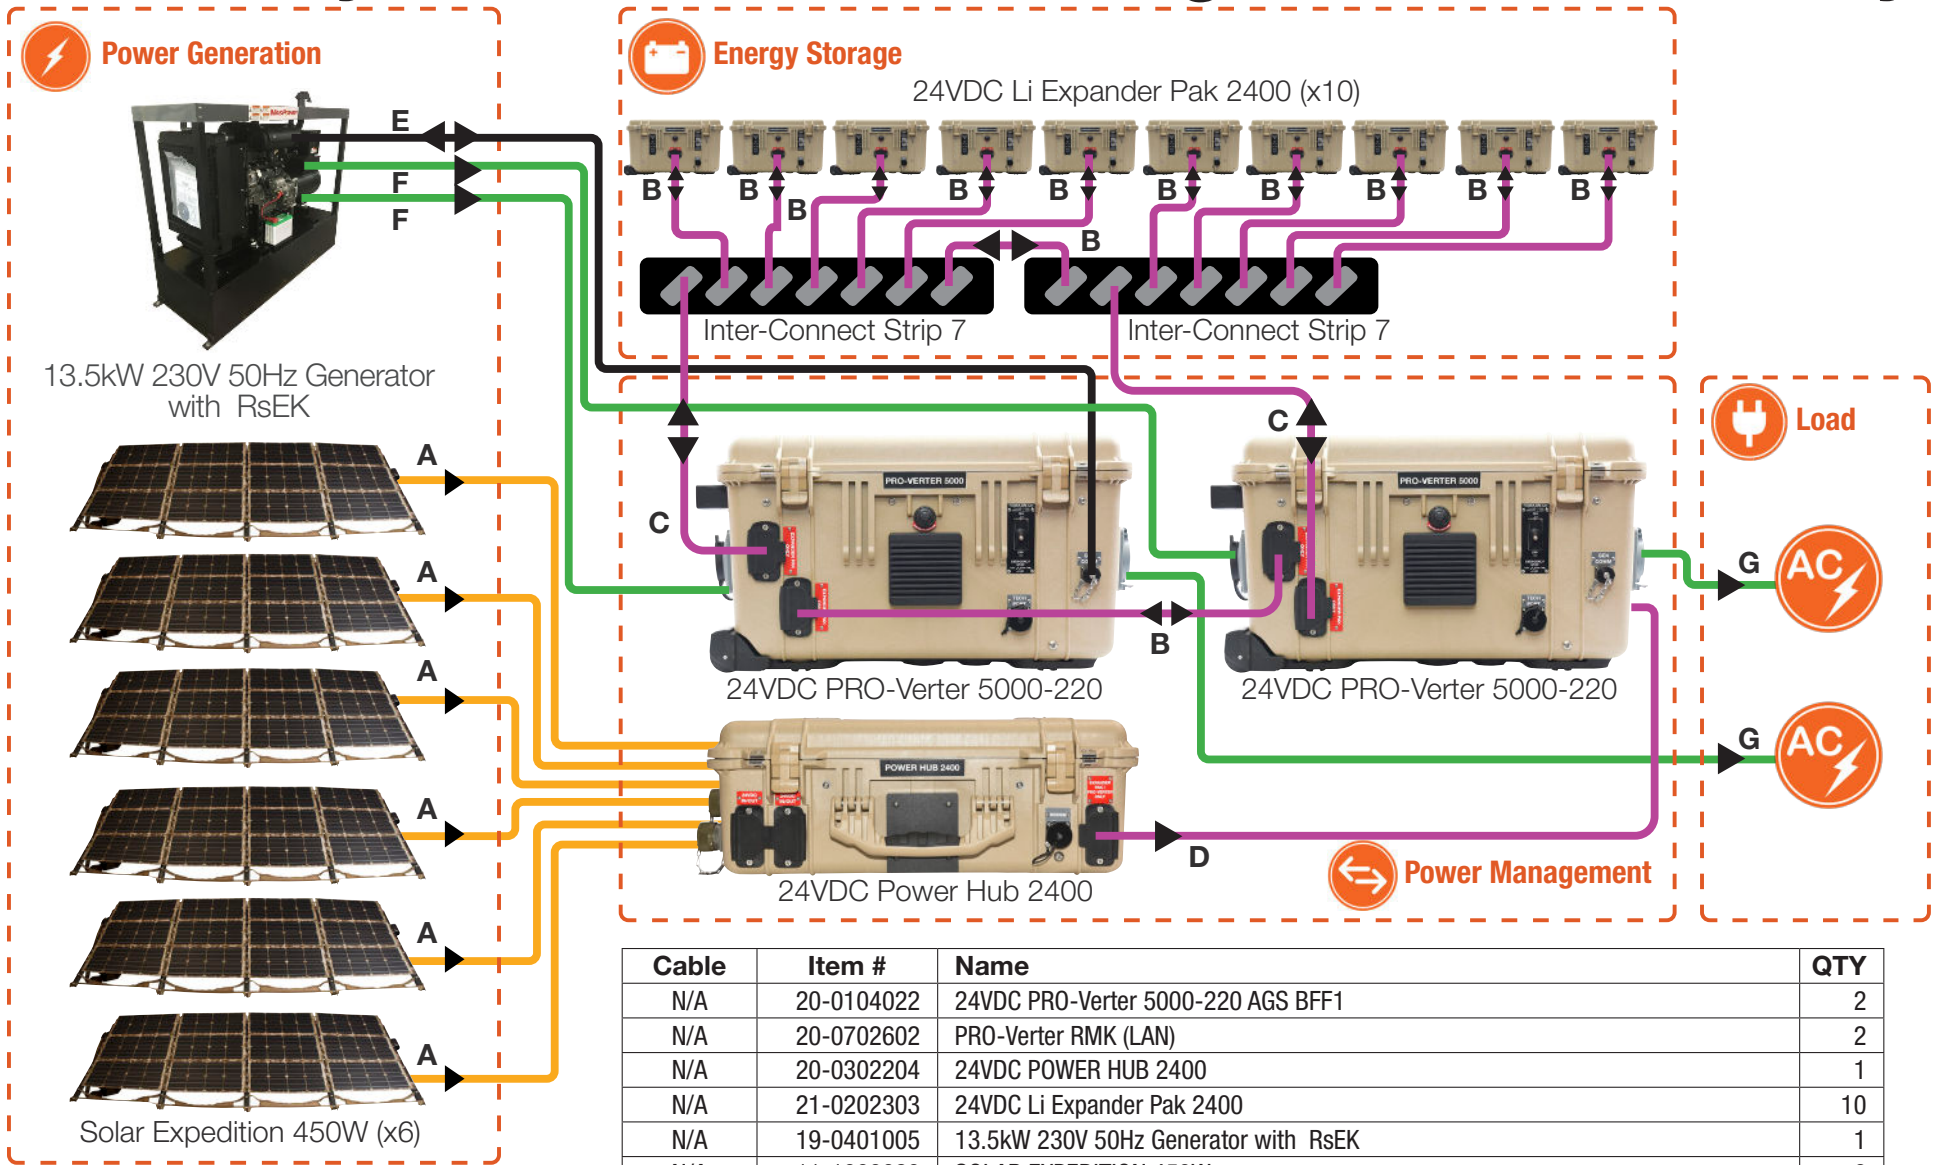

# L0 System Connection Diagram and Inventory

Cable	Item #	Name	QTY
N/A	20-0104022	24VDC PRO-Verter 5000-220 AGS BFF1	1
N/A	20-0702602	PRO-Verter RMK (LAN)	1
N/A	20-0302204	24VDC POWER HUB 2400	1
N/A	21-0202303	24VDC Li Expander Pak 2400	5
N/A	19-0401001	Yanmar YDG5500N Generator with RsEK	1
N/A	01-1000055	Aux Fuel Tank (35 Gal)	1
N/A	11-1000020	SOLAR EXPEDITION 450W	3
N/A	14-1000027	L0 CABLE TRANSPORT CASE	1
N/A	13-1000160	24VDC INTERCONNECT STRIP 7	1
A	16-0800102	24VDC PAM Solar Leash 30'	3
B	13-0000032	24VDC 5' INTERCONNECT CABLE (2AWG)	5
C	13-0000047	24VDC 10' INTERCONNECT CABLE (2AWG)	2
D	13-1000246	24VDC 20FT PRO-VERTER TO POWER HUB INTERCONNECT CABLE (2AWG)	1
E	13-1000155	15' GENERATOR COMMS CABLE	1
F	13-1000248	AC POWER CABLE, 15FT 230V 50Hz HBL2621SW TO HBL2623SW (INPUT) Blue	1
G	13-1000248	AC POWER CABLE, 15FT 230V 50Hz HBL2621SW TO HBL2623SW (OUTPUT) Green	1

# L1/L2 System Connection Diagram and Inventory

Cable Transport Case (x2)

Cable	Item #	Name	QTY
N/A	20-0104022	24VDC PRO-Verter 5000-220 AGS BFF1	2
N/A	20-0702602	PRO-Verter RMK (LAN)	2
N/A	20-0302204	24VDC POWER HUB 2400	1
N/A	21-0202303	24VDC Li Expander Pak 2400	10
N/A	19-0401005	13.5kW 230V 50Hz Generator with RsEK	1
N/A	11-1000020	SOLAR EXPEDITION 450W	6
A	16-0800102	24VDC PAM Solar Leash 30'	6
N/A	14-1000028	L1/L2 CABLE TRANSPORT CASE	2
N/A	13-1000160	24VDC INTERCONNECT STRIP 7	2
B	13-0000032	24VDC 5' INTERCONNECT CABLE (2AWG)	12
C	13-0000047	24VDC 10' INTERCONNECT CABLE (2AWG)	2
D	13-1000246	24VDC 20FT PRO-VERTER TO POWER HUB INTERCONNECT CABLE (2AWG)	1
E	13-1000155	15' GENERATOR COMMS CABLE	1
F	13-1000248	AC POWER CABLE, 15FT 230V 50Hz HBL2621SW TO HBL2623SW (INPUT) Blue	2
G	13-1000248	AC POWER CABLE, 15FT 230V 50Hz HBL2621SW TO HBL2623SW (OUTPUT) Green	2