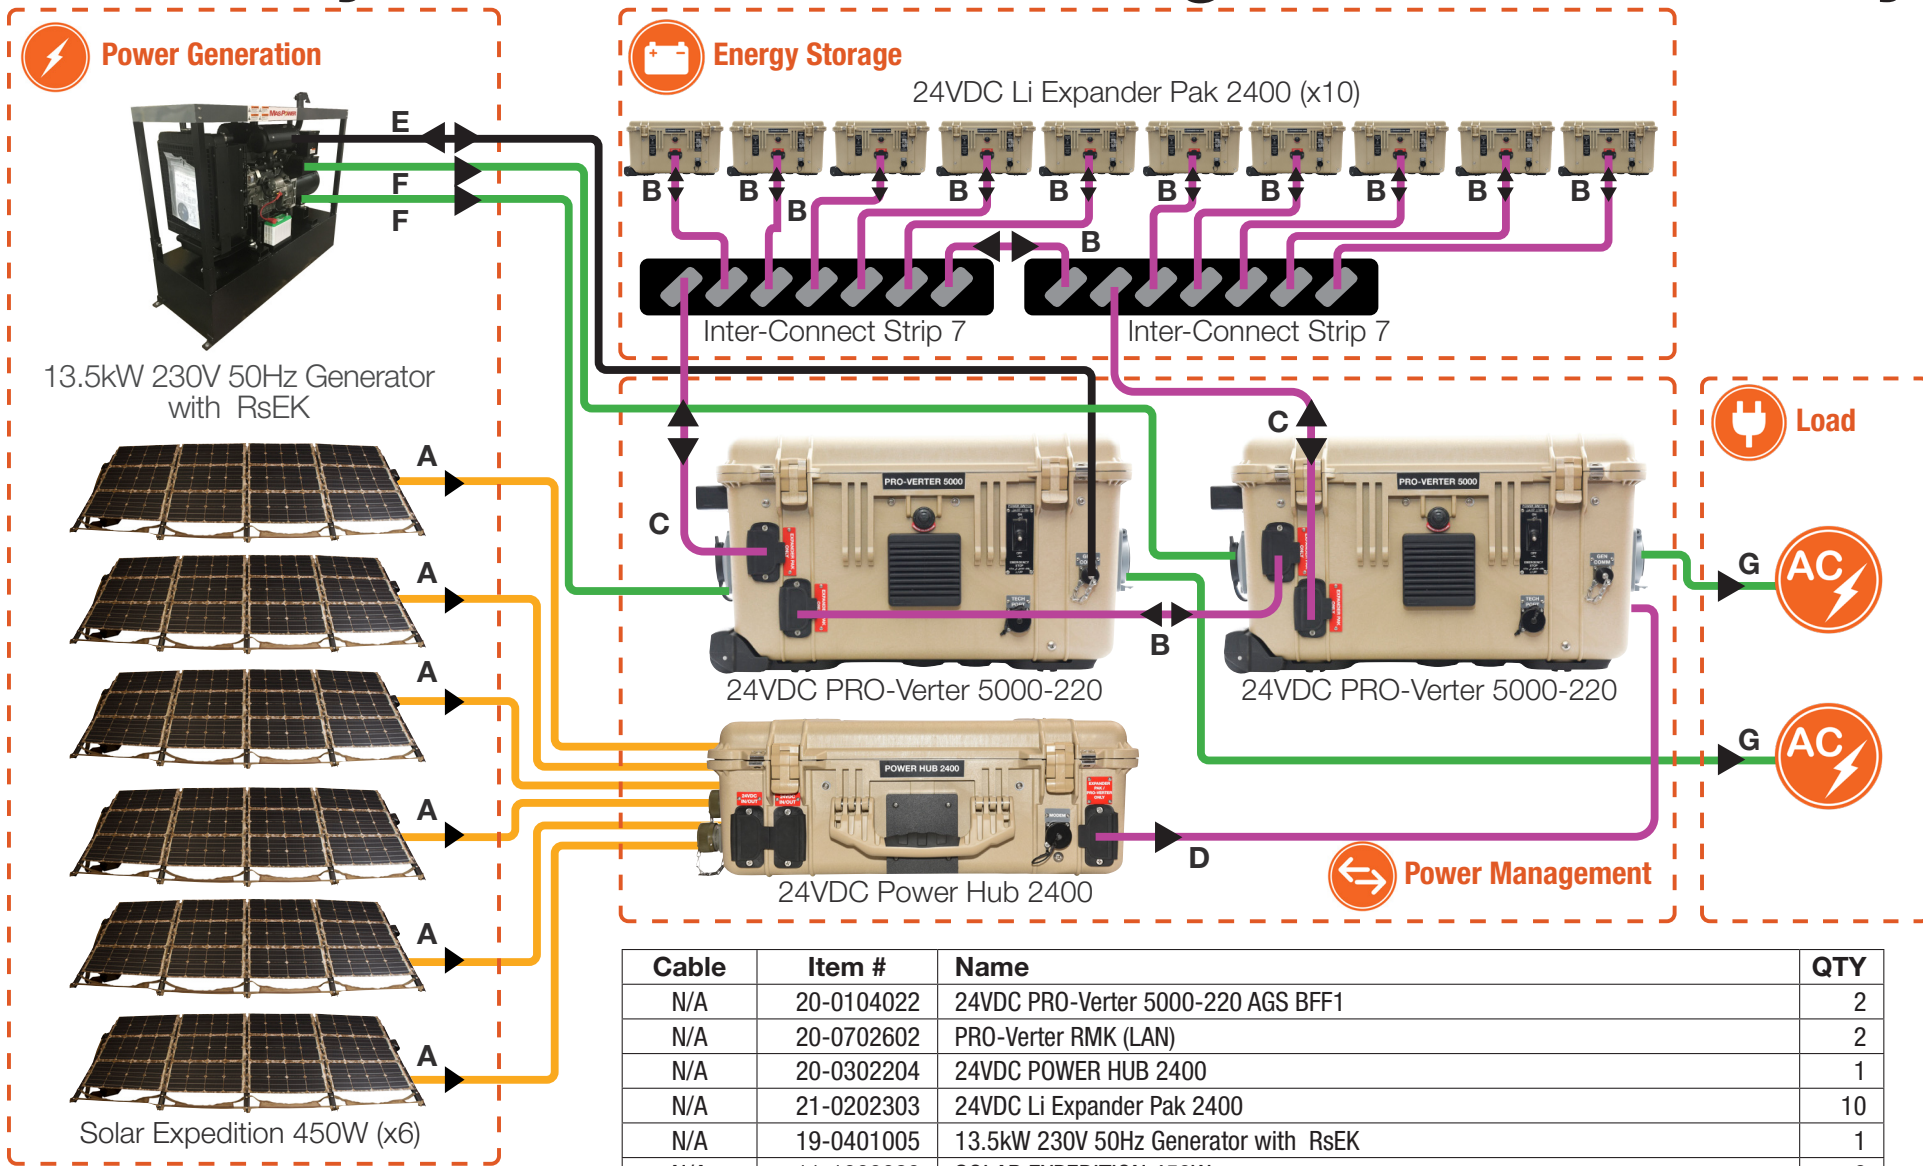

L0 System Connection Diagram and Inventory

Aux Fuel Tank (35 Gal)

Cable Transport Case

Cable	Item #	Name	QTY
N/A	20-0104022	24VDC PRO-Verter 5000-220 AGS BFF1	1
N/A	20-0702602	PRO-Verter RMK (LAN)	1
N/A	20-0302204	24VDC POWER HUB 2400	1
N/A	21-0202303	24VDC Li Expander Pak 2400	5
N/A	19-0401001	Yanmar YDG5500N Generator with RsEK	1
N/A	01-1000055	Aux Fuel Tank (35 Gal)	1
N/A	11-1000020	SOLAR EXPEDITION 450W	3
N/A	14-1000027	L0 CABLE TRANSPORT CASE	1
N/A	13-1000160	24VDC INTERCONNECT STRIP 7	1
A	16-0800102	24VDC PAM Solar Leash 30'	3
B	13-0000032	24VDC 5' INTERCONNECT CABLE (2AWG)	5
C	13-0000047	24VDC 10' INTERCONNECT CABLE (2AWG)	2
D	13-1000246	24VDC 20FT PRO-VERTER TO POWER HUB INTERCONNECT CABLE (2AWG)	1
E	13-1000155	15' GENERATOR COMMS CABLE	1
F	13-1000248	AC POWER CABLE, 15FT 230V 50Hz HBL2621SW TO HBL2623SW (INPUT) Blue	1
G	13-1000248	AC POWER CABLE, 15FT 230V 50Hz HBL2621SW TO HBL2623SW (OUTPUT) Green	1

L1/L2 System Connection Diagram and Inventory

Cable Transport Case (x2)

Cable	Item #	Name	QTY
N/A	20-0104022	24VDC PRO-Verter 5000-220 AGS BFF1	2
N/A	20-0702602	PRO-Verter RMK (LAN)	2
N/A	20-0302204	24VDC POWER HUB 2400	1
N/A	21-0202303	24VDC Li Expander Pak 2400	10
N/A	19-0401005	13.5kW 230V 50Hz Generator with RsEK	1
N/A	11-1000020	SOLAR EXPEDITION 450W	6
A	16-0800102	24VDC PAM Solar Leash 30'	6
N/A	14-1000028	L1/L2 CABLE TRANSPORT CASE	2
N/A	13-1000160	24VDC INTERCONNECT STRIP 7	2
B	13-0000032	24VDC 5' INTERCONNECT CABLE (2AWG)	12
C	13-0000047	24VDC 10' INTERCONNECT CABLE (2AWG)	2
D	13-1000246	24VDC 20FT PRO-VERTER TO POWER HUB INTERCONNECT CABLE (2AWG)	1
E	13-1000155	15' GENERATOR COMMS CABLE	1
F	13-1000248	AC POWER CABLE, 15FT 230V 50Hz HBL2621SW TO HBL2623SW (INPUT) Blue	2
G	13-1000248	AC POWER CABLE, 15FT 230V 50Hz HBL2621SW TO HBL2623SW (OUTPUT) Green	2