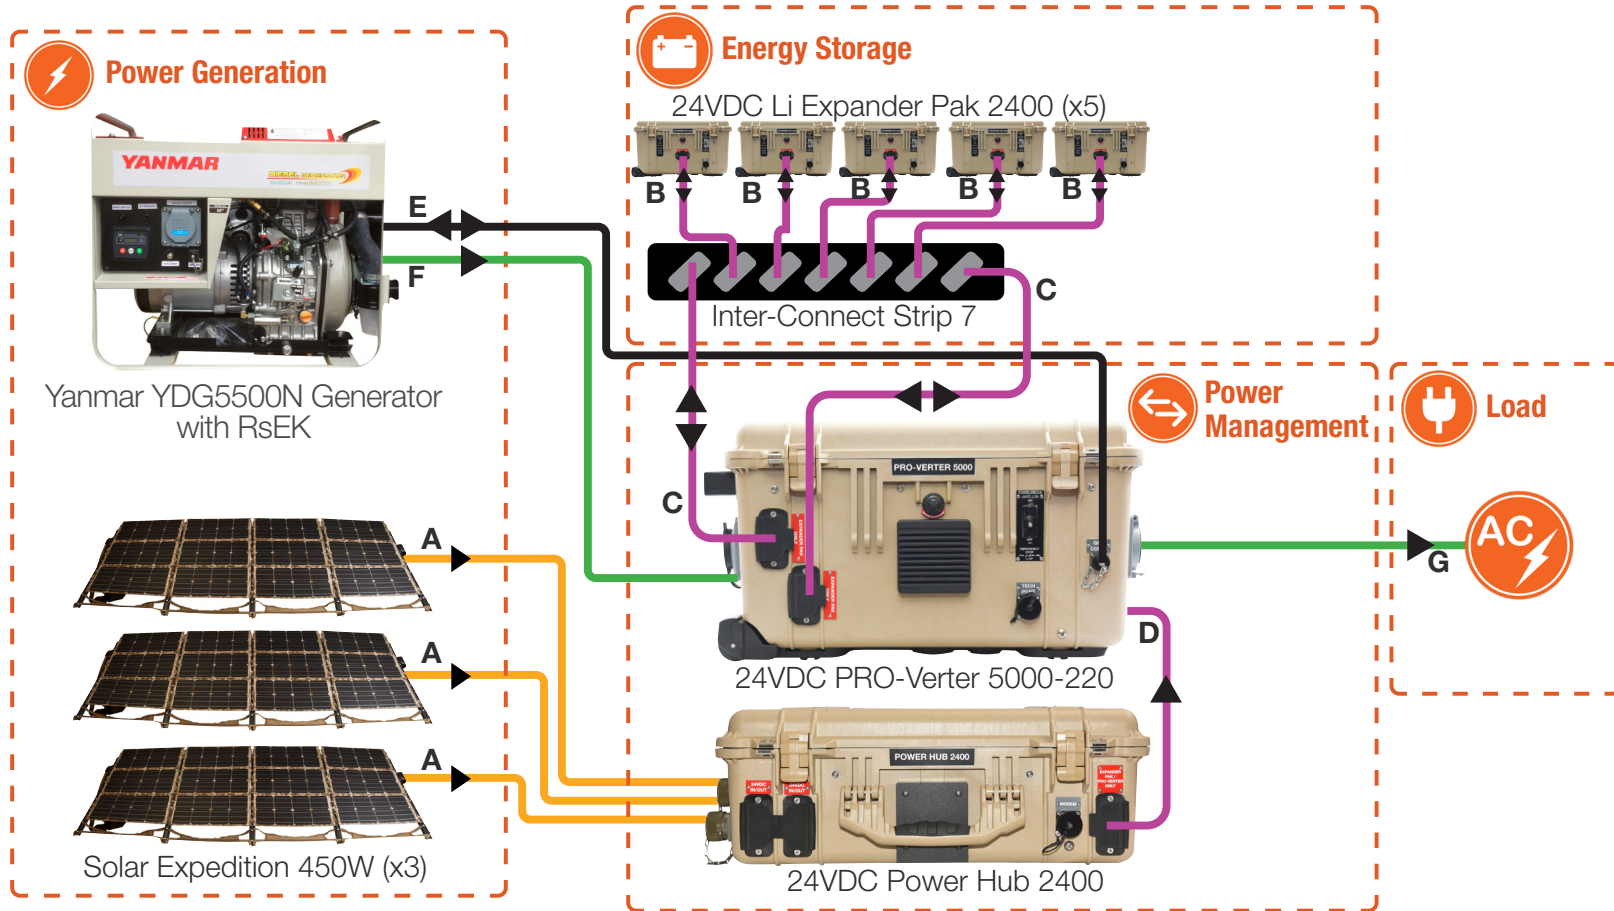

L0 System Connection Diagram and Inventory

Aux Fuel Tank (35 Gal)

Cable Transport Case

Cable	Item #	Name	QTY
N/A	20-0104022	24VDC PRO-Verter 5000-220 AGS BFF1	1
N/A	20-0702602	PRO-Verter RMK (LAN)	1
N/A	20-0302204	24VDC POWER HUB 2400	1
N/A	21-0202303	24VDC Li Expander Pak 2400	5
N/A	19-0401001	Yanmar YDG5500N Generator with RsEK	1
N/A	01-1000055	Aux Fuel Tank (35 Gal)	1
N/A	11-1000020	SOLAR EXPEDITION 450W	3
N/A	14-1000027	L0 CABLE TRANSPORT CASE	1
N/A	13-1000160	24VDC INTERCONNECT STRIP 7	1
A	16-0800102	24VDC PAM Solar Leash 30'	3
B	13-0000032	24VDC 5' INTERCONNECT CABLE (2AWG)	5
C	13-0000047	24VDC 10' INTERCONNECT CABLE (2AWG)	2
D	13-1000246	24VDC 20FT PRO-VERTER TO POWER HUB INTERCONNECT CABLE (2AWG)	1
E	13-1000155	15' GENERATOR COMMS CABLE	1
F	13-1000248	AC POWER CABLE, 15FT 230V 50Hz HBL2621SW TO HBL2623SW (INPUT) Blue	1
G	13-1000248	AC POWER CABLE, 15FT 230V 50Hz HBL2621SW TO HBL2623SW (OUTPUT) Green	1

L1/L2 System Connection Diagram and Inventory

Cable Transport Case (x2)

Cable	Item #	Name	QTY
N/A	20-0104022	24VDC PRO-Verter 5000-220 AGS BFF1	2
N/A	20-0702602	PRO-Verter RMK (LAN)	2
N/A	20-0302204	24VDC POWER HUB 2400	1
N/A	21-0202303	24VDC Li Expander Pak 2400	10
N/A	19-0401005	13.5kW 230V 50Hz Generator with RsEK	1
N/A	11-1000020	SOLAR EXPEDITION 450W	6
A	16-0800102	24VDC PAM Solar Leash 30'	6
N/A	14-1000028	L1/L2 CABLE TRANSPORT CASE	2
N/A	13-1000160	24VDC INTERCONNECT STRIP 7	2
B	13-0000032	24VDC 5' INTERCONNECT CABLE (2AWG)	12
C	13-0000047	24VDC 10' INTERCONNECT CABLE (2AWG)	2
D	13-1000246	24VDC 20FT PRO-VERTER TO POWER HUB INTERCONNECT CABLE (2AWG)	1
E	13-1000155	15' GENERATOR COMMS CABLE	1
F	13-1000248	AC POWER CABLE, 15FT 230V 50Hz HBL2621SW TO HBL2623SW (INPUT) Blue	2
G	13-1000248	AC POWER CABLE, 15FT 230V 50Hz HBL2621SW TO HBL2623SW (OUTPUT) Green	2